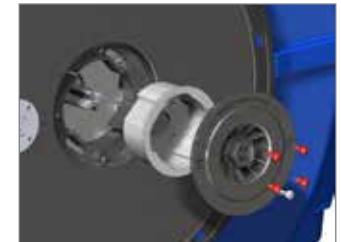

The simple mounting bracket design has been retained but with a broader footprint which offers a sturdier platform for the enhanced R3 reel.

In addition to the new R3's inherent durability, the development of innovative functionality has been the key to producing a premium product suitable for the most diverse of applications.