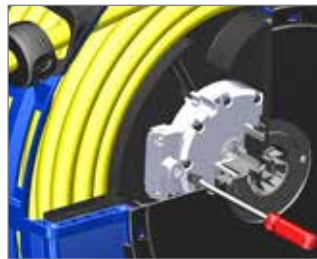

At the heart of this innovation is the patented **RACR**® 'Retracta Adjustable Control Return' system supplied on all **R3-P+**

models. This world first control return system offers not only the safety of slowing the return speed of the hose when free to return, but goes beyond the simple one size fits all 'slow return' approach of noisy, fast wearing braking systems. Instead, the **RACR**® system offers true control by allowing the user to set the speed of return to suit their individual requirements.

And, because Retracta is all about reliability and longevity, the **RACR**® System is fully serviceable and carries the same 10 year warranty and parts guarantee found with the entire R3 family.

Retracta **R3**

Carrying on the tradition of Retracta's premium offer, both the **R3-P+ and R3-P** retain multiple case colour options, premium grade hoses and a wide range of hose size and length options. The newly introduced **R3-S** range of standard reels offer unparalleled performance and value for money. Without compromising innovation or quality, the **R3-S** range offers limited Air/Water options together with basic workshop models.

In addition to the new contemporary design, the innovation continues throughout the reel with a newly developed reel mouth made from extremely high wear resistant **ProGlide**™ material as well as the introduction of a German made main spring. The new spring is the result of exhaustive testing, and through Texture Rolled Carbon (**TRC**®) technology, it offers superior power, longevity and capacity over the previous unit.

As serviceability is a cornerstone of the Retracta legend, the new R3 family has maintained the simple side cover bayonet design, however the tensioning system has been completely redeveloped to provide safer, more accurate re-tensioning.

The simple mounting bracket design has been retained but with a broader footprint which offers a sturdier platform for the enhanced R3 reel.