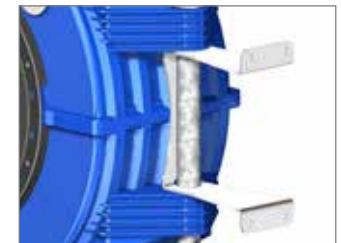

Innovation. The only way to stay ahead.

The new R3 family of polypropylene hose reels from Retracta brings robust durability into a new era.

2 years in development, the new R3 range stays true to the Retracta name offering high quality, superior performance and even better value for money.

Offered in 3 appointment levels the R3 is engineered to maintain the superior reliability and longevity of it's predecessors. The R3 family offers enhanced usability through the innovative use of materials and design.

At the heart of this innovation is the patented **RACR**® 'Retracta Adjustable Control Return' system supplied on all **R3-P+**

models. This world first control return system offers not only the safety of slowing the return speed of the hose when free to return, but goes beyond the simple one size fits all 'slow return' approach of noisy, fast wearing braking systems. Instead, the **RACR**® system offers true control by allowing the user to set the speed of return to suit their individual requirements.

And, because Retracta is all about reliability and longevity, the **RACR**® System is fully serviceable and carries the same 10 year warranty and parts guarantee found with the entire R3 family.

Retracta **R3**

Carrying on the tradition of Retracta's premium offer, both the **R3-P+ and R3-P** retain multiple case colour options, premium grade hoses and a wide range of hose size and length options. The newly introduced **R3-S** range of standard reels offer unparalleled performance and value for money. Without compromising innovation or quality, the **R3-S** range offers limited Air/Water options together with basic workshop models.