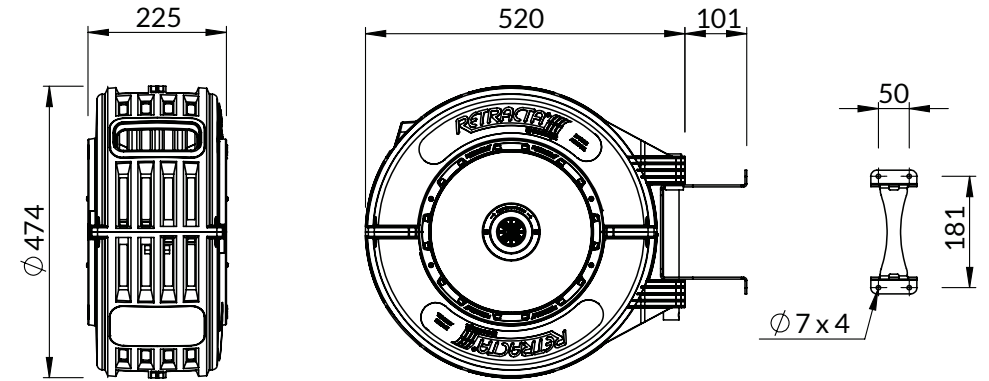

Space is always at a premium so the R3 combines the range diversity required within a compact case.

Designed to be mounted in any orientation, and in almost any environment, the R3 is primarily constructed from corrosion proof, fully UV stabilised Polypropylene.

Additionally, all metallic parts are galvanised, zinc passivated or stainless steel to withstand the rigours of all but the most extreme climates.

The mounting system and case construction allow for mounting on mobile equipment both on and off highway.

180° FREEDOM OF ROTATION