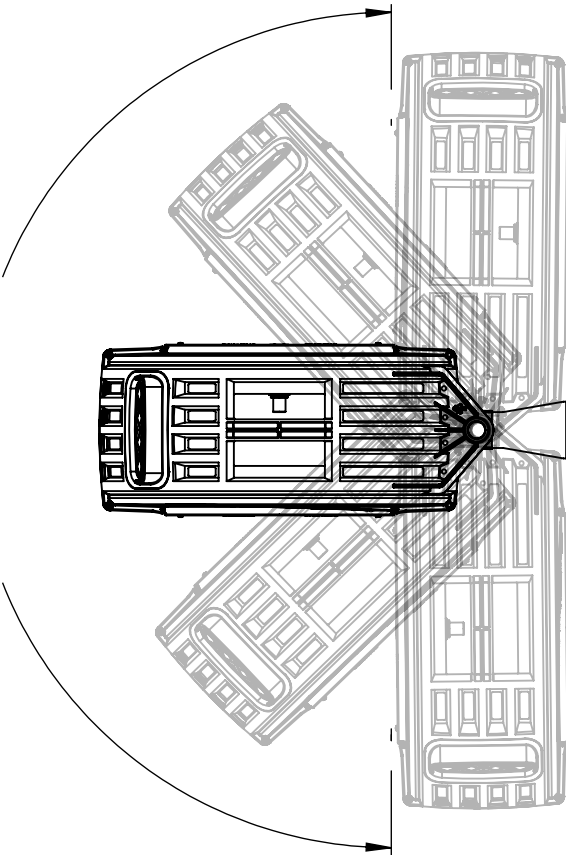

Space is always at a premium so the R3 combines the range diversity required within a compact case.

Designed to be mounted in any orientation, and in almost any environment, the R3 is primarily constructed from corrosion proof, fully UV stabilised Polypropylene.

Additionally, all metallic parts are galvanised, zinc passivated or stainless steel to withstand the rigours of all but the most extreme climates.

The mounting system and case construction allow for mounting on mobile equipment both on and off highway.

180° FREEDOM OF ROTATION