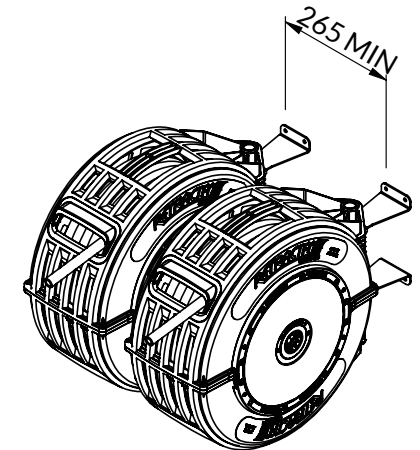

Space is always at a premium so the R3 combines the range diversity required within a compact case.

Designed to be mounted in any orientation, and in almost any environment, the R3 is primarily constructed from corrosion proof, fully UV stabilised Polypropylene.

Additionally, all metallic parts are galvanised, zinc passivated or stainless steel to withstand the rigours of all but the most extreme climates.

The mounting system and case construction allow for mounting on mobile equipment both on and off highway.

180° FREEDOM OF ROTATION