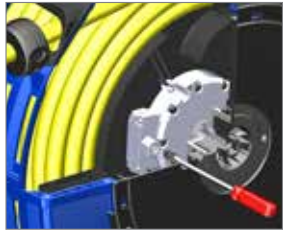

Retracta **R3-P** and **R3-P+** Selection Guide

The patented **RACR**® 'Retracta Adjustable Control Return' system is supplied on all **R3-P+** models. This world first adjustable control return system offers not only the safety of slowing the return speed of the hose when free to return, but goes beyond the simple one size fits all 'slow return' approach of noisy, fast wearing braking systems.

Importantly, the **RACR**® system offers true control by allowing the user to set the speed of return to suit their individual requirements.