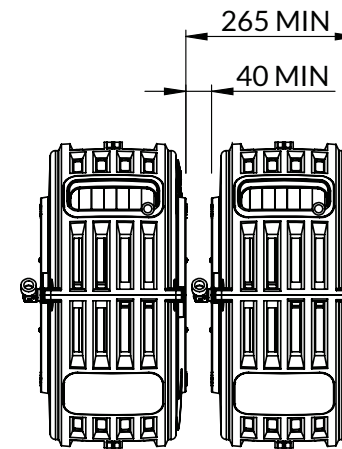

Space is always at a premium so the R3 combines the range diversity required within a compact case.

Designed to be mounted in any orientation, and in almost any environment, the R3 is primarily constructed from corrosion proof, fully UV stabilised Polypropylene.

Additionally, all metallic parts are galvanised, zinc passivated or stainless steel to withstand the rigours of all but the most extreme climates.

The mounting system and case construction allow for mounting on mobile equipment both on and off highway.

180° FREEDOM OF ROTATION